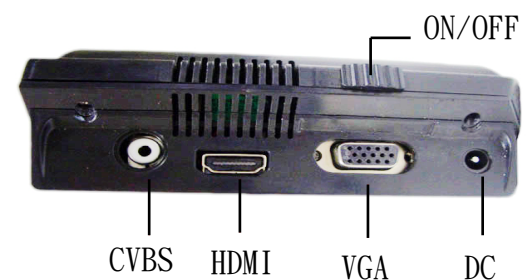

The 1st LED + LCoS
Mini HD Projector

**HD
ready**

**JCD-720P
LED Mini HD Projector**

- Portable & Smart Design
- HD ready, Built-in **HDMI** Input
- Direct **VGA** Input(WYSIWYG)
- No replacement lamp cost
- Smart control & User Friendly

Specification:

Display	Single 0.55" LCoS panel
Brightness	300 lumens
Resolution	Native 1280 x 768
Contrast	200:1
LED Lamp	OSRAM
LED Power	25w
Lamp Life	30,000 h
Color Temperature	7,000 k
Lens	off set (+13.8° ~ -2.8°)
Focal length	23.5mm
Projection Sizes	8" ~ 135" (Diagonal)
Projection Distance	0.3 ~ 5.5 m
Aspect ratio	4:3 & 16:9
Video Format	NTSC, PAL
Input	HDMI , VGA , CVBS
Power adapter	100~240V AC @50/60Hz
Dimension	150 x 125 x 50 mm
Weight	0.8kg

JAVES JCD-720P is a personal portable type LED mini HD projector which employed a single 0.55" LCoS panel and comprehensive input include **VGA**, **AV** & **HDMI**. It also can project sharp & crisp image size from 8" to 60" under normal room lighting environment & max to 135". Projection distance from 0.3m to 5.5m. It is a slim & mobile projector with a compact size & extremely light weight, only 800g.

Comprehensive input ports:

* JCD-720P: with built-in **VGA**, **HDMI** & **CVBS** Input

* Specifications subject to change without prior notice.

www.javesprojector.com